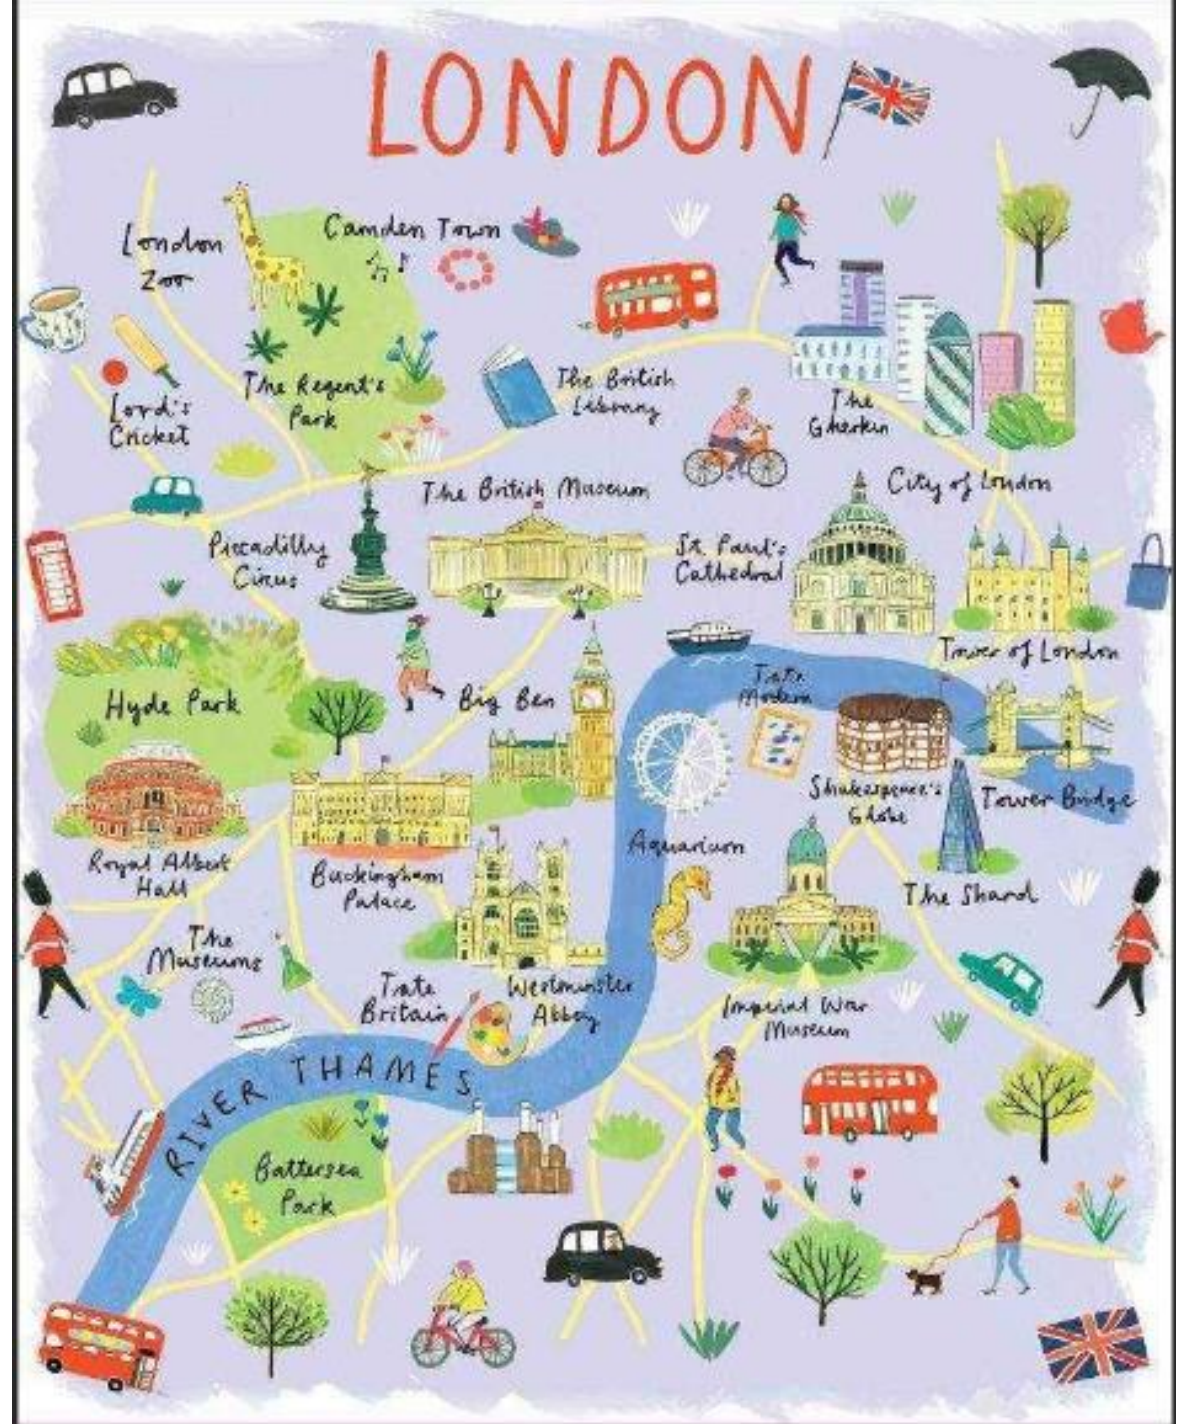

Darlinghurst Academy Year 1 Spring 2 Where could we go for a great day out?

Vocabulary

Country	A nation with its own government occupying a particular territory
Capital city	A city that operates as the centre of a country
Human features	features of land that have been impacted by human activity
Local	a particular area or neighbourhood.
Location	A particular place or position
Map	a diagrammatic representation of an area of land or sea showing physical features, cities, roads, etc
Physical features	natural features of land
Tourist	a person who is visiting a place for pleasure and interest, especially when they are on holiday.

Physical features

Human features

Estuary

Map of London – Capital City of England

Capital Cities in the UK

notting hill

Hyde Park

Royal Albert Hall

Natural history museum

Buckingham Palace

Baker St

Covent Garden

St Paul's

Gherkin

Trafalgar Sq

Big Ben

London eye

Shakespeare's Globe

Shard

Tower bridge

Borough Market

London