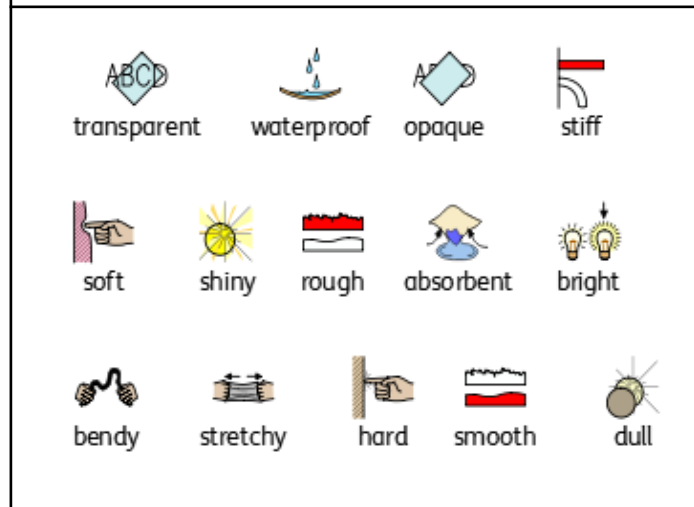

Darlinghurst Academy Year 2 Spring 1: What is the best way for Mrs Armitage to travel?

Vocabulary

bendy	an object that bends easily into a curved shape
chassis	The base frame of a wheeled vehicle
elastic	a rubber material that stretches when you pull it and returns to its original size and shape when you let it go
fabrics	cloth or other material produced by weaving together cotton, wool or other threads.
glass	a hard transparent material
metal	a hard substance such as iron, steel, gold, or lead
plastic	a material which is light in weight and does not break easily
properties	the qualities or features that belong to something and make it recognisable
prototype	The first version of a vehicle from which others are developed
opaque	if an object or substance is opaque, you cannot see through it
transparent	if an object is transparent, you can see through it
waterproof	does not let water pass through it

Types of materials

Changing the shape of materials

Properties of materials

Vehicle Chassis